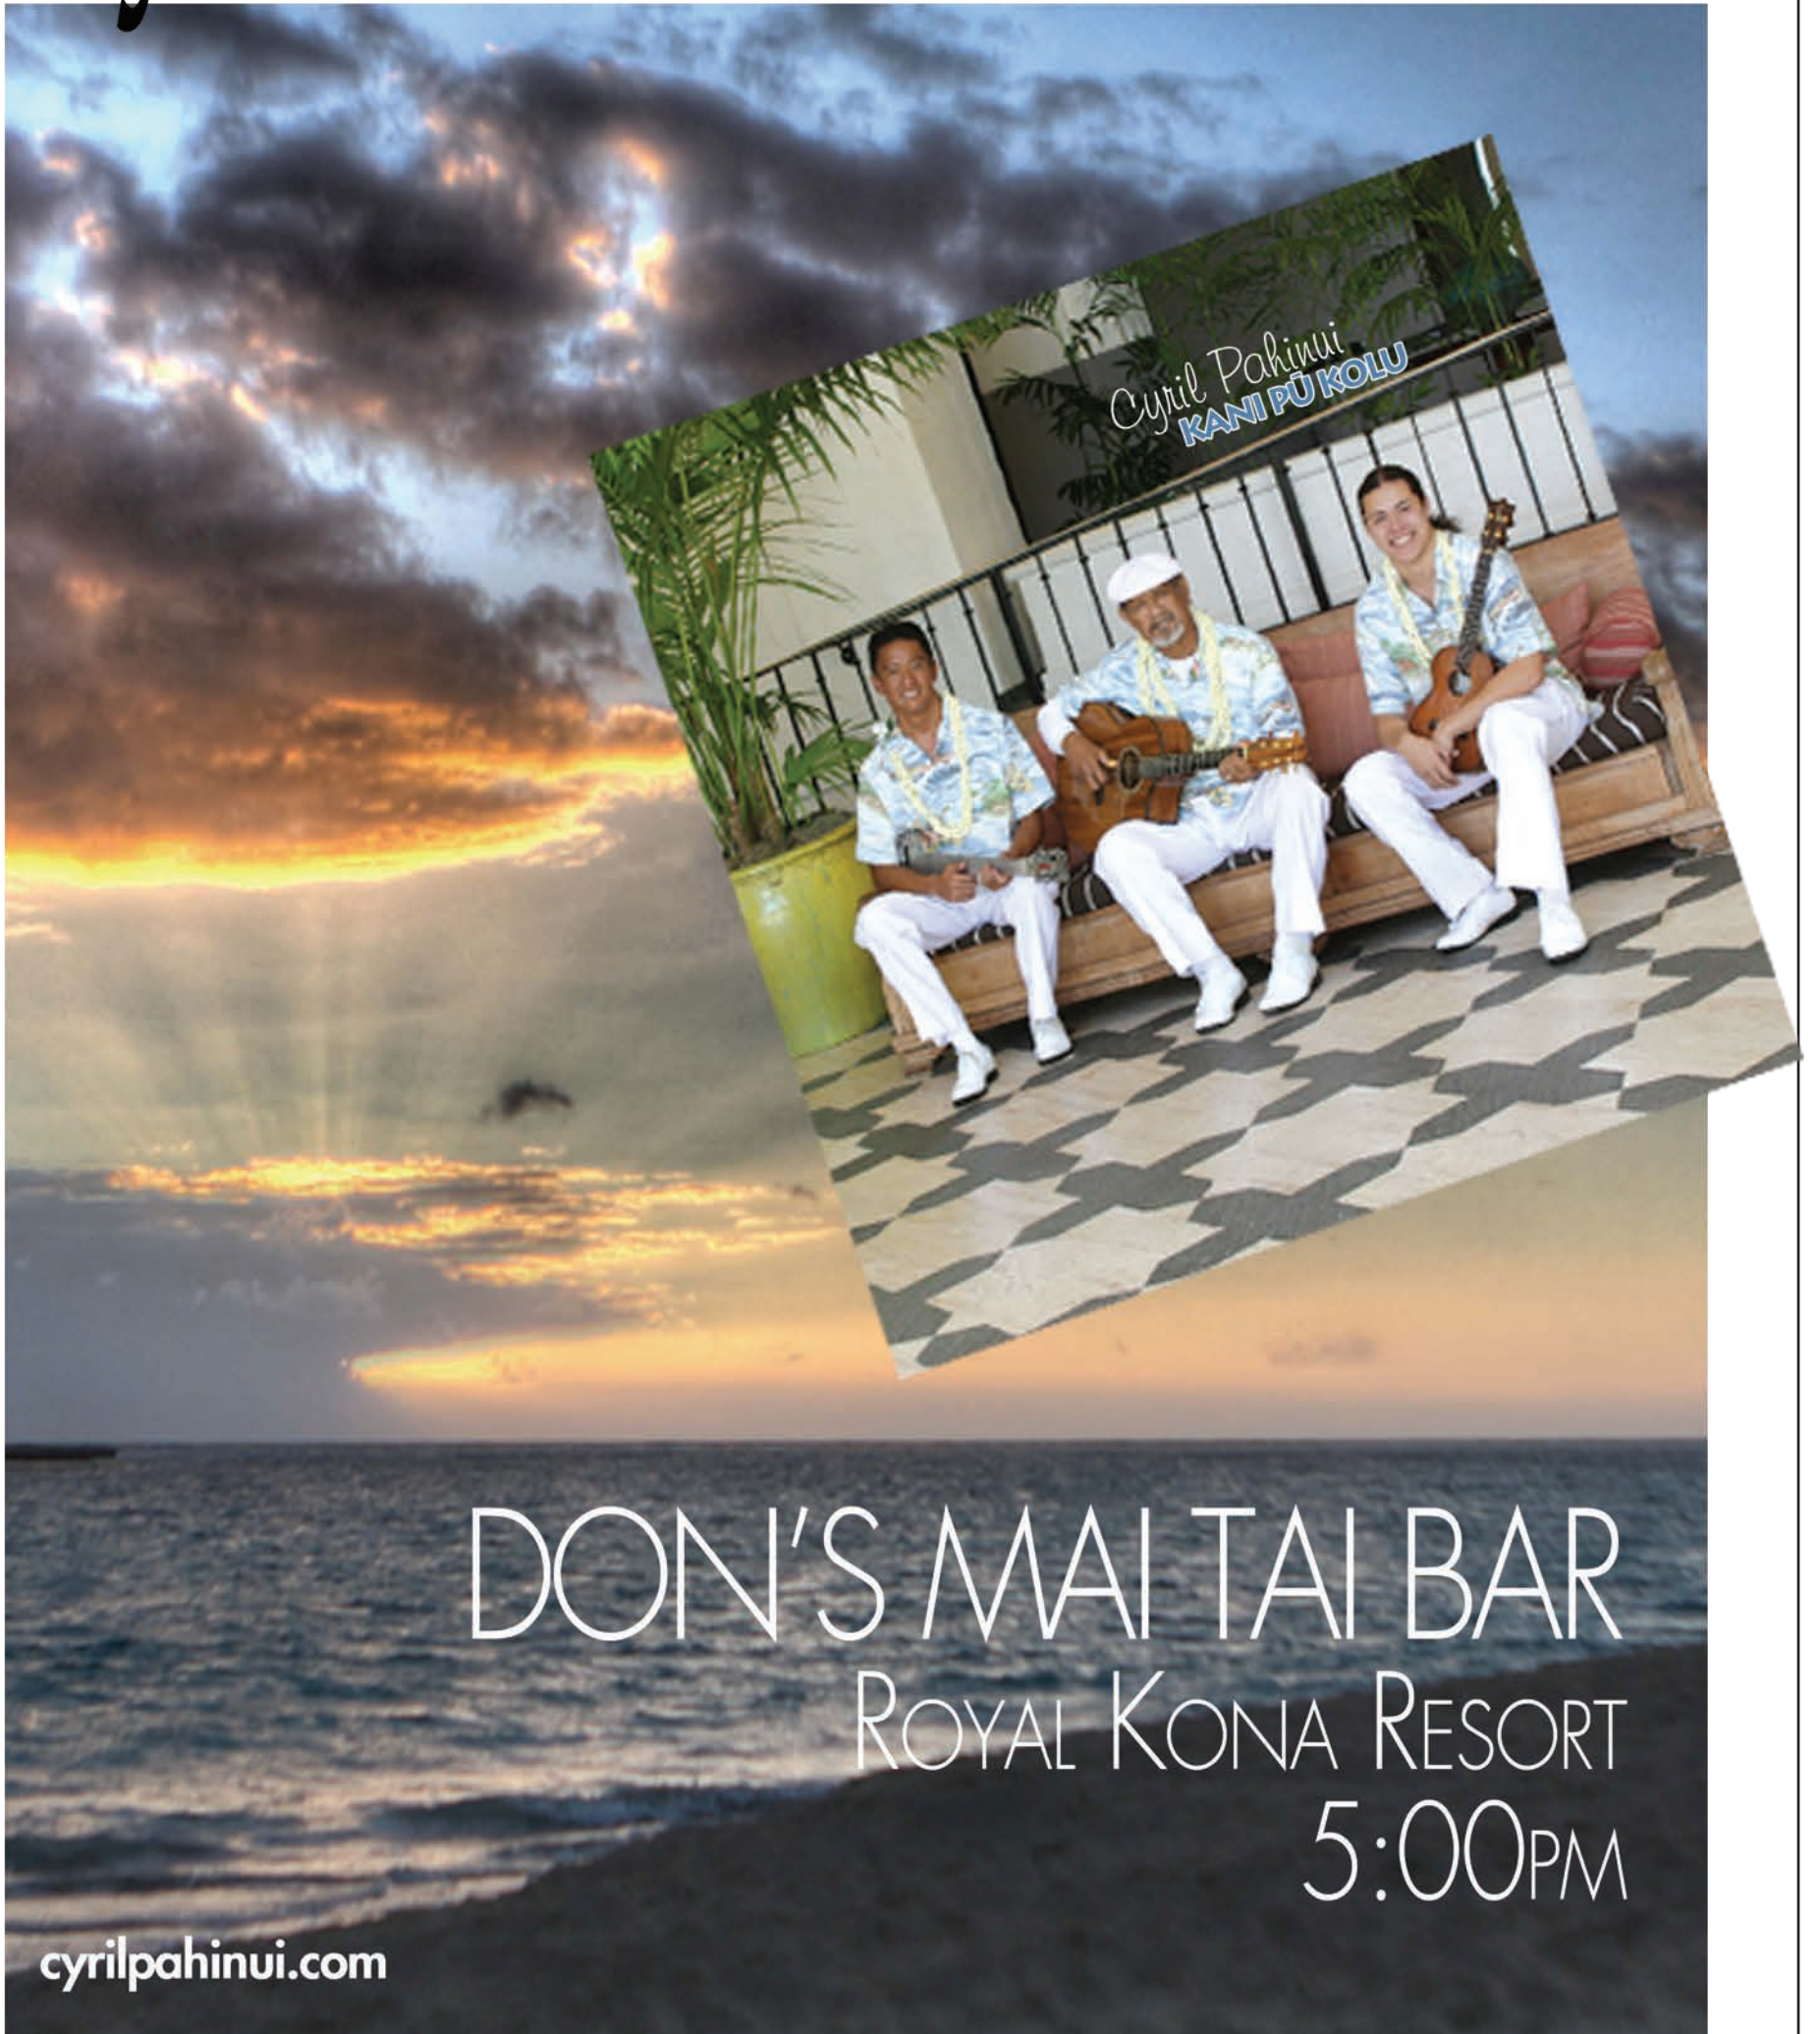

NOW PLAYING EVERY 4TH THURSDAY

Cyril Pahinui - Kani Pū Kolu

DON'S MAITAI BAR
ROYAL KONA RESORT
5:00PM

cyrilpahinui.com

ROYAL KONA
RESORT

75-5852 ALII DR, KAILUA-KONA, HI 96740

JULY 24
AUG 28
SEPT 25
OCT 23
NOV 27
DEC 25